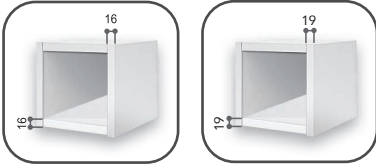

Escoge cualquier diseño en canto de 0,8mm i 1mm para crear la persiana que deseas. Combina a tu gusto, más de 500 colores/diseños a tu disposición.

Choose any design from the 0,8mm and 1mm edgeband collection to create the roller shutter that you want. With more than 500 colors / designs to choose from, mix and match as your wish.

Choisissez n'importe quelle conception de chant 0,8mm et 1 mm pour créer le volet roulant que vous désirez. Faites des combinaisons à votre goût, avec plus de 500 couleurs / dessins à votre disposition.

Blanca mate
Matte white
Blanc mat

Negra
Black
Le noir

Tablero 16mm
Ref. Kit 64/65

Tablero 16mm
Ref. Kit 62/63

Tablero 19mm
Ref. Kit 164/165

Tablero 19mm
Ref. Kit 162/163