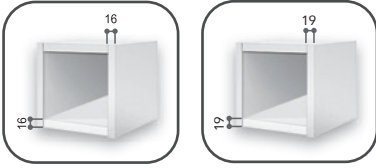

Escoge cualquier diseño en canto de 0,8mm i 1mm para crear la persiana que deseas. Combina a tu gusto, más de 500 colores/diseños a tu disposición.

Choose any design from the 0,8mm and 1mm edgeband collection to create the roller shutter that you want. With more than 500 colors / designs to choose from, mix and match as your wish.

Choisissez n'importe quelle conception de chant 0,8mm et 1 mm pour créer le volet roulant que vous désirez. Faites des combinaisons à votre goût, avec plus de 500 couleurs / dessins à votre disposition.

Blanca mate
Matte white
Blanc mat

Negra
Black
Le noir

Tablero 16mm
Ref. Kit 64 150x60
Ref. Kit 65 150x90

Tablero 16mm
Ref. Kit 62 150x60
Ref. Kit 63 150x90

Tablero 19mm
Ref. Kit 164 150x60
Ref. Kit 165 150x90

Tablero 19mm
Ref. Kit 162 150x60
Ref. Kit 163 150x90