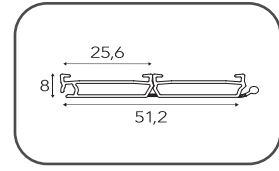

Imagine
Imagine
Imagine